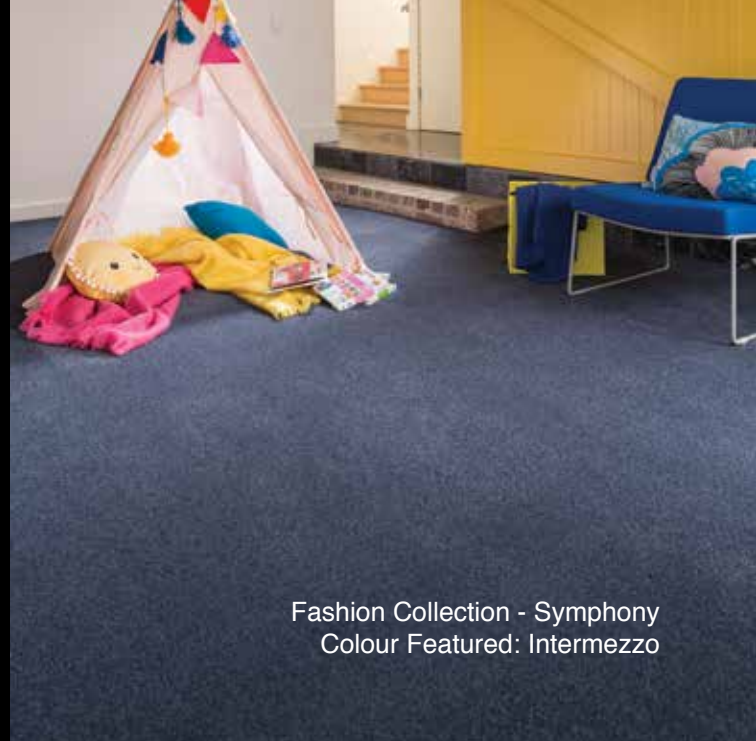

FASHION COLLECTION

Show stopping designs

Fashion Collection - Elite
Colour Featured: Sophisticated

brings wool back into focus

Featuring show stopping designs, our exclusive **Fashion Collection** carpet brings the natural beauty of wool into focus.

easy to maintain

Naturally soil and stain resistant,
Fashion Collection carpet is easy to maintain.

Fashion Collection - Symphony
Colour Featured: Sound

eco friendly

Made from the natural, re-newable
and biodegradable fibres of wool,
Fashion Collection carpet is a
sustainable flooring solution.

Fashion Collection - Calais
Colour Featured: Panama

Fashion Collection - Fresco
Colour Featured: Mural

naturally good looks

The natural wool fibres of Fashion Collection carpet are extremely durable, so you can be assured it will maintain its stunning looks for many years to come.

inviting luxury

Naturally soft and inviting, Fashion Collection carpet will provide a luxurious foundation in your home.

Fashion Collection - Symphony
Colour Featured: Intermezzo

healthy home

The natural wool structure of Fashion Collection carpet fibre helps inhibit the growth of common allergens, to help you create a healthy home.